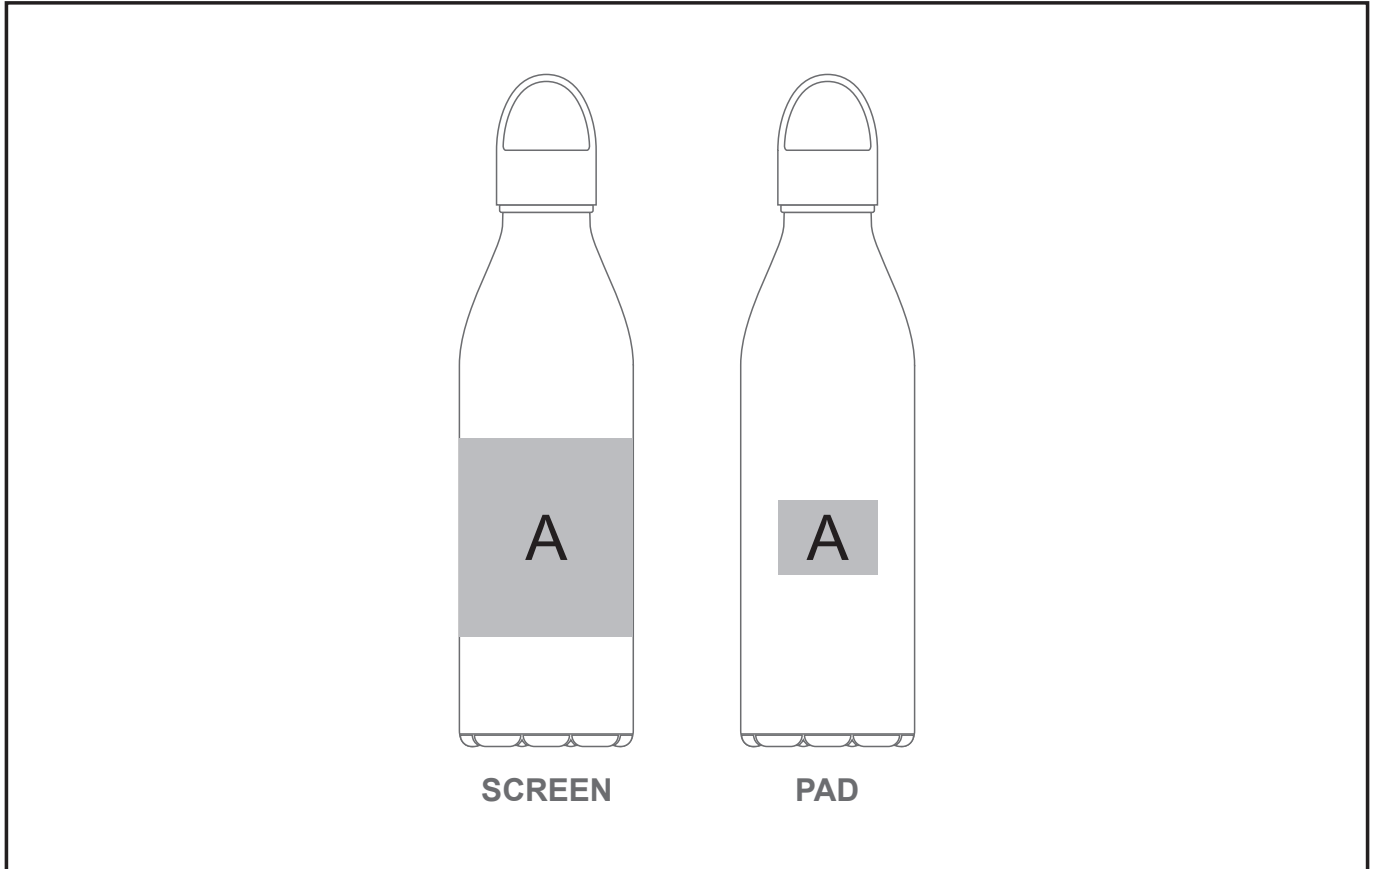

GF-KS-908-B

Kooshty Swing Glass Water Bottle – 650ml

Need to know:

- Includes 1-Colour, 1-Position Screen Wrap (setup fee applies)
- **Seam on Bottle will affect Screen Wrap.**

Branding Options:

Position A

1. Screen Wrap (SW) - 1 colour
Size: 180mm wide x 80mm high
2. Pad Print (PC) 2 - 4 colour
Size: 40mm wide x 30mm high